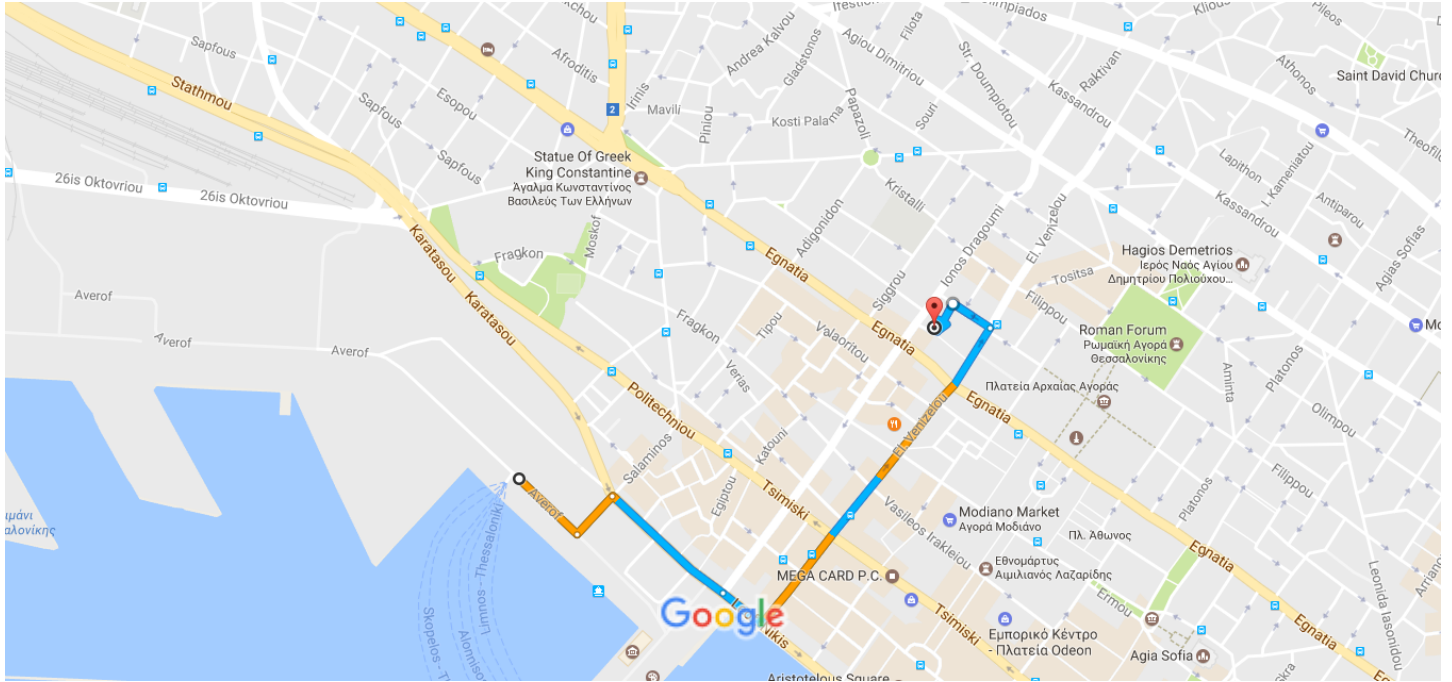

Averof, Thessaloniki 546 26, Greece to The Caravan B&B Thessaloniki

Drive 1.3 km, 7 min

Map data ©2017 Google 500 ft

Averof

Thessaloniki 546 26, Greece

- ↑ 1. Head southeast on Averof toward Salaminos 140 m

- ↶ 2. Turn left onto Salaminos 89 m

- ↷ 3. Turn right onto Navarchou Kountouriotou 250 m

- ↑ 4. Continue onto Leof. Nikis 84 m

- ↶ 5. Turn left onto El. Venizelou 650 m

- ↶ 6. Turn left onto Ioustinianou 75 m

- ↶ 7. Turn left onto Rempelou 55 m

Destination will be on the right

The Caravan B&B Thessaloniki

Rempelou 1, Thessaloniki 546 31, Greece

These directions are for planning purposes only. You may find that construction projects, traffic, weather, or other events may cause conditions to differ from the map results, and you should plan your route accordingly. You must obey all signs or notices regarding your route.